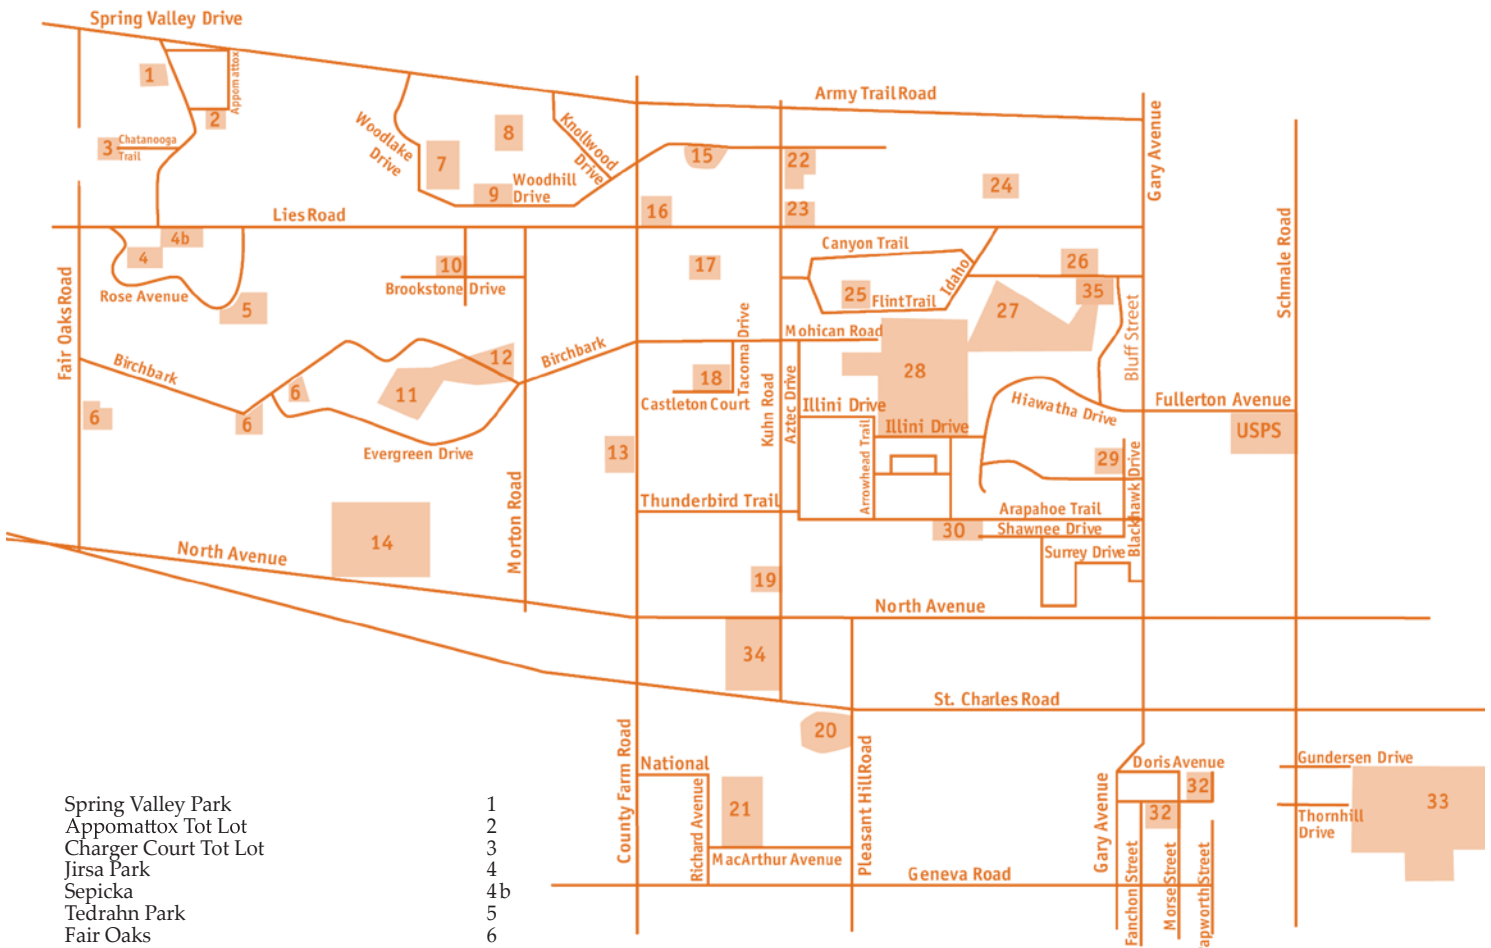

Carol Stream Park District Map

- Spring Valley Park 1
- Appomattox Tot Lot 2
- Charger Court Tot Lot 3
- Jirsa Park 4
- Sepicka 4b
- Tedrahn Park 5
- Fair Oaks 6
- Bierman Park 7
- Heritage Lakes Park 8
- Kent Park 9
- Walters Park 10
- Evergreen Park 11
- Stonebridge Park 12
- Shining Waters Park 13
- McCaslin Park/Coyote Crossing Mini Golf 14
- Cambridge Park 15
- Simkus Recreation Center 16
- Friendship Park 17
- Blue Heron Park 18
- Barbara O'Rahilly Volunteer Park 19
- Park on the Green 20
- Pleasant Hill Park 21
- Sundance Park 22
- Jan Smith Park 23
- Hampe Park 24
- Papoose Tot Lot 25
- Veterans Park 26
- Mitchell Lakes 27
- Armstrong Park/Aldrin Community Center 28
- Tokarski Park 29
- Memorial Park 30
- Weeks Park 32
- Community Park 33
- Red Hawk Park 34
- Elk Trail Recreation Center 35

Facilities

- | | |
|---|--|
| <p>#28 Aldrin Community Center
391 Illini Drive
Carol Stream, 60188
Located in Armstrong Park
Phone: (630) 784-6100</p> <p>#16 Simkus Recreation Center
Coral Cove Water Park
The Fitness Center
Kids Korner Playcare
Power Play
849 Lies Road
Carol Stream, IL 60188
Phone: (630) 784-6100
Hours: 8am-10pm M-F
8am-6pm Saturday
8am-5pm Sunday</p> | <p>#35 Elk Trail Recreation Center
Preschool
160 W. Elk Trail
Carol Stream, IL 60188
Phone: (630) 784-6140</p> <p>#11 Evergreen Gym
Evergreen Elementary School
1041 Evergreen Drive
Carol Stream, IL 60188</p> <p>#14 Coyote Crossing Mini Golf
Located in McCaslin Park</p> |
|---|--|