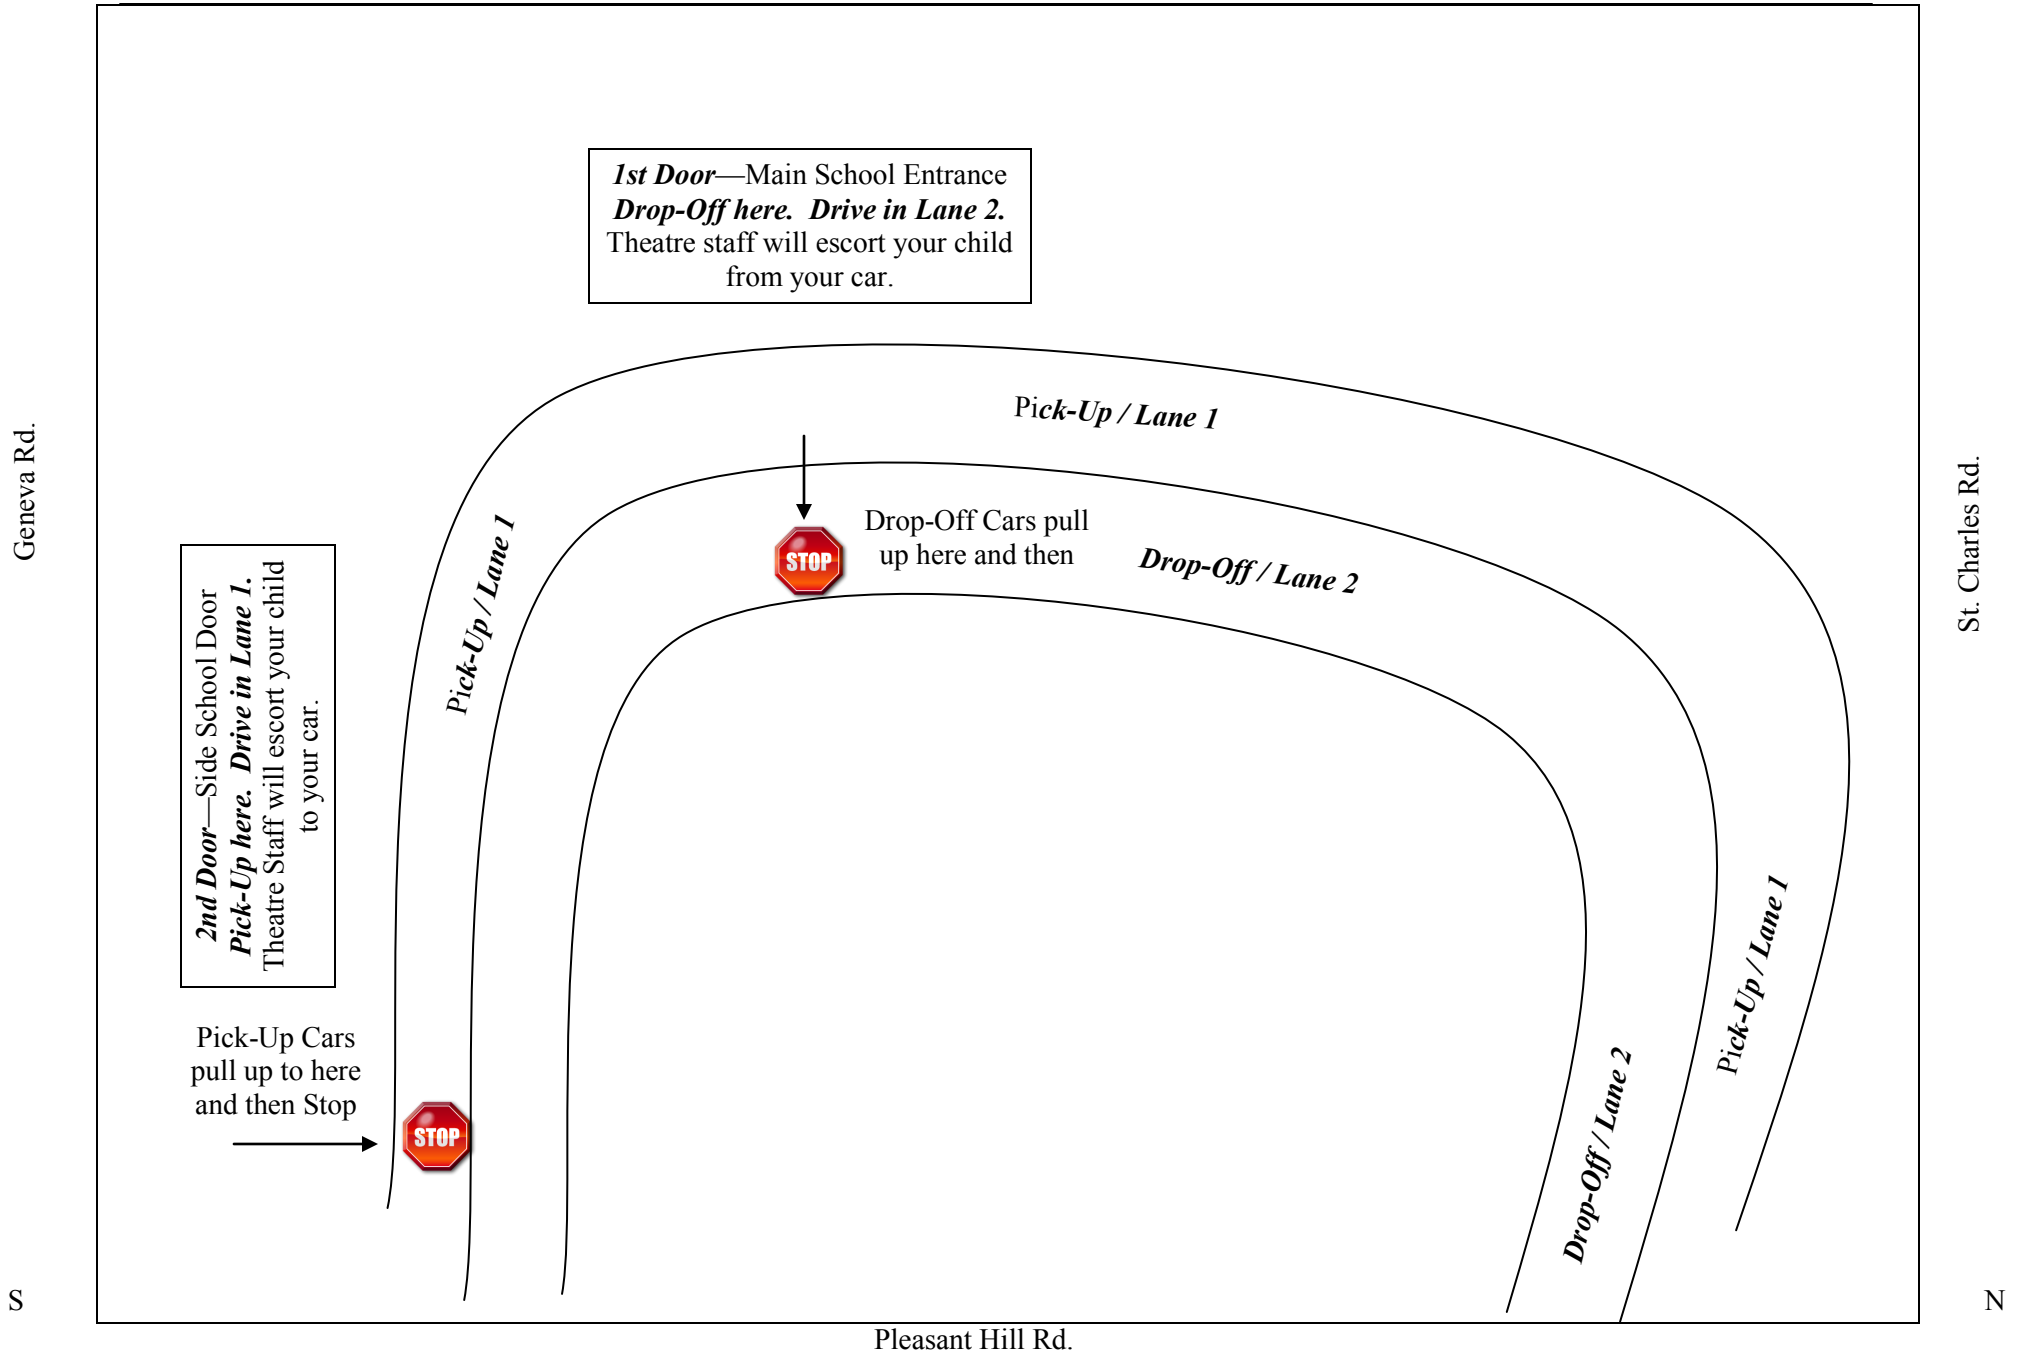

Pick-Up / Drop-Off Diagram for theatre rehearsal at Pleasant Hill School

In an effort to make Drop-Off and Pick-Up efficient at Pleasant Hill School, please follow this diagram when dropping and picking up your child from rehearsal. Please be aware of children and staff crossing in front of cars. Proceed with caution. A staff person will be escorting children to and from the cars.

Pick-Up / Drop-Off Instructions for theatre rehearsal at Simkus Center

- Pick-Up your children from Main Entrance by Front Desk
- Drop-Off your children at the side entrance closest to the Fitness Center/Dance Room
- Siblings getting dropped-off and picked-up at the same time will be accommodated at either entrance.
- Staff will be at both entrances at pick-up and drop-off to escort the children.
- Parents do not need to park and come into the building for pick-up or drop-off.