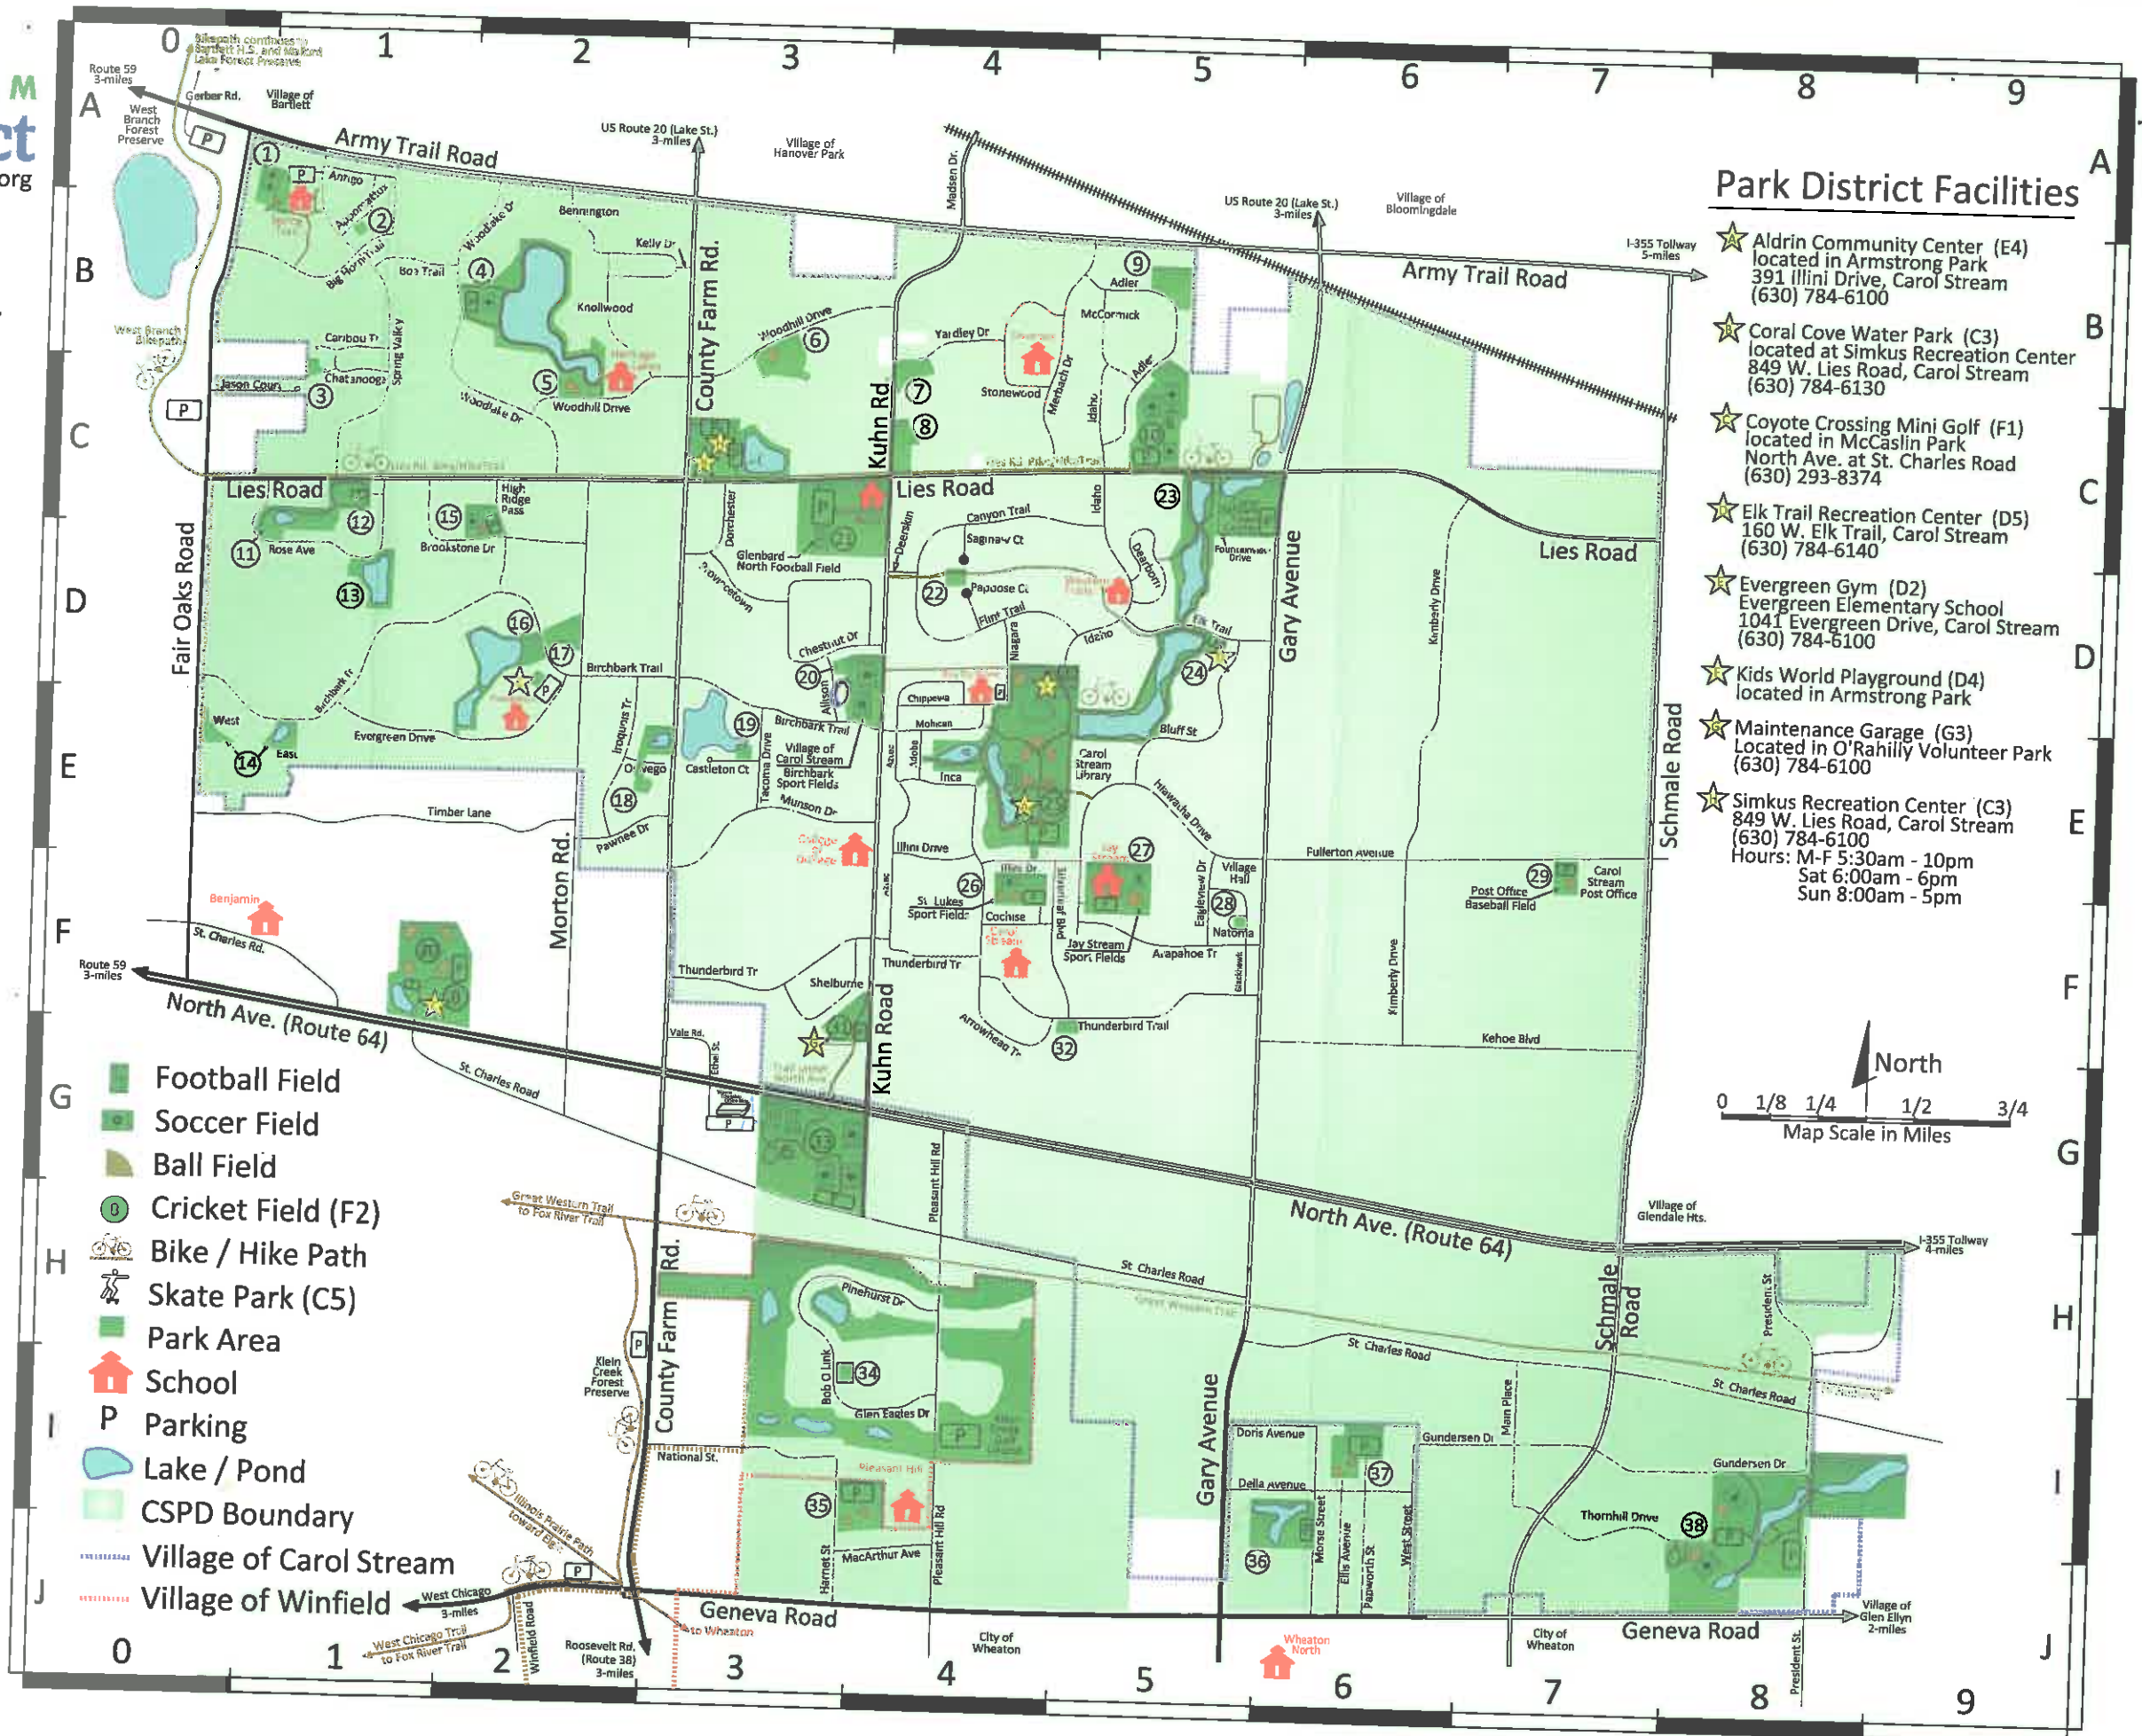

PARK NAME	#	(grid)
Appomattox Tot Lot	2	(B1)
Armstrong Park	25	(E4)
Bierman Park	4	(B2)
Blue Heron Park	19	(E3)
Cambridge Park	6	(B3)
Charger Court Tot Lot	3	(C1)
Community Park	38	(I8)
Evergreen Park	16	(D2)
Fair Oaks Park	14	(E1)
Friendship Park	20	(D3)
Glenbard North Football Field	21	(C3)
Hampe Park	10	(C5)
Jan Smith Park	8	(C4)
Jay Stream Sport Fields	27	(F5)
Jirsa Park	11	(D1)
Kent Park	5	(C2)
McCasin Park	30	(F1)
Memorial Park	32	(G5)
Mitchell Lakes	24	(D5)
Murray's Meadow	9	(B5)
O'Rahilly Volunteer Park	31	(G3)
Papoose Tot Lot	22	(D4)
Park on the Green	34	(I4)
Pleasant Hill Park	35	(I3)
Post Office Baseball Field	29	(F7)
Red Hawk Park	33	(G3)
Shining Waters Park	18	(E2)
Slepicka Homestead Park	12	(C1)
Spring Valley Park	1	(A1)
St. Lukes Sport Fields	26	(F4)
Stonebridge Park	17	(D2)
Sundance Park	7	(C4)
Tedrahn Park	13	(D1)
Tokarski Park	28	(F5)
Veteran's Park	23	(C5)
Walters Park	15	(D2)
Weeks Park East	37	(I6)
Weeks Park West	36	(I6)

Park District Facilities

- ★ Aldrin Community Center (E4) located in Armstrong Park
391 Illini Drive, Carol Stream
(630) 784-6100
- ★ Coral Cove Water Park (C3) located at Simkus Recreation Center
849 W. Lies Road, Carol Stream
(630) 784-6130
- ★ Coyote Crossing Mini Golf (F1) located in McCasin Park
North Ave. at St. Charles Road
(630) 293-8374
- ★ Elk Trail Recreation Center (D5)
160 W. Elk Trail, Carol Stream
(630) 784-6140
- ★ Evergreen Gym (D2)
Evergreen Elementary School
1041 Evergreen Drive, Carol Stream
(630) 784-6100
- ★ Kids World Playground (D4) located in Armstrong Park
- ★ Maintenance Garage (G3) Located in O'Rahilly Volunteer Park
(630) 784-6100
- ★ Simkus Recreation Center (C3)
849 W. Lies Road, Carol Stream
(630) 784-6100
Hours: M-F 5:30am - 10pm
Sat 6:00am - 6pm
Sun 8:00am - 5pm